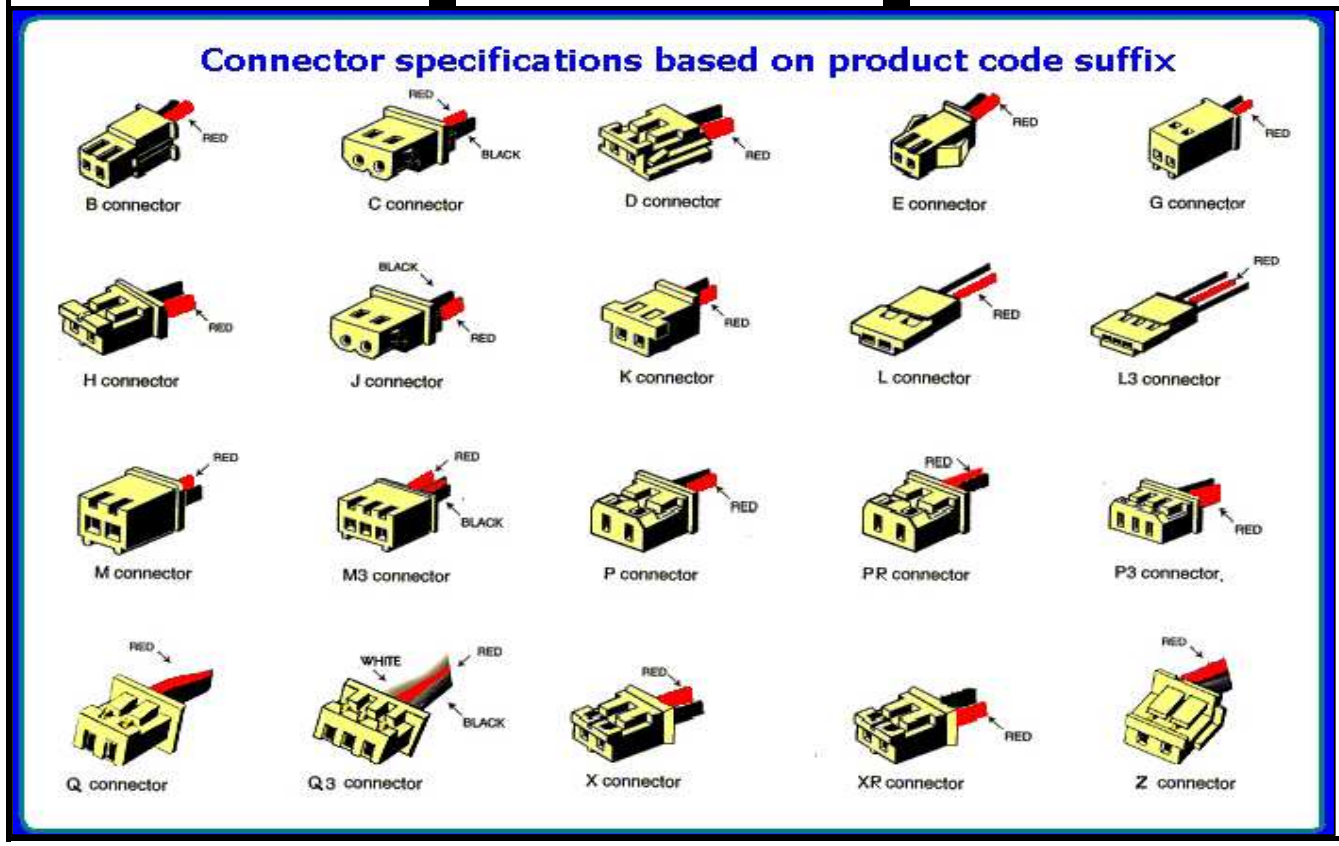

VTECH (CONT'D)	
9116 (NEW)	CPH-403D
9116 (OLD)	NLA (11/06)
9117, 9118 (NEW)	CPH-403D
9118 (OLD)	NLA (11/06)
9119	CPH-403D
9121	CPB-483
9122 (NEW)	CPH-403D
9122 (OLD)	NLA (11/06)
9123, 9124	CPH-403D
9125	CPB-400C
9126, 9127	CPH-403D
9141, 9151	CPB-483
9152	CPH-403D
9155	CPB-483
9161, 9162	CPH-403D
9171, 9181, 9241	CPB-483
ADL BATTERY	CPB-443
BATT-6010	CPH-515D
B-650	CPB-400C
BAT-2400	CPH-485
LBA BATTERY	CPB-400D
NP600	CPB-400C
SBA BATTERY	CPH-403D
VMix	CPH-403D
VSB BATTERY	CPB-483

VENTURER - SEE AUDIOVOX	
VERGE	
V58CID, V58HS, V58ITAD	CPH-464J
VERIT	
6701	NLA (12/03)
VODAVI	
9017-00	CPH-403C
B-1632	CPH-403C
WANDERER	CPH-403C
WALK & TALK	
CP800	CPB-400
WALKER - SEE ALSO CLARITY	
W-400	CPH-403J
W-425	CPH-464C
W-9001	CPH-403J
WAVE TECHNOLOGIES - SEE OLYMPIA	

WEBCOR	
FLOAT PHONE	NLA (12/03)
WP-55R	CPB-400
WP-150	CPB-403
WP-500	NLA (12/03)
WP-516	CPB-400
WP-518	CPB-403
WP-542/555R	CPB-400
WP-575/576/584	CPB-400
WP-585	NLA(12/03)
WP-590	CPB-403
WP-600	NLA (12/03)
WP-778	NLA (05/03)
WESTIN	
727A	CPB-400
WINDSOR	
CIT-210/218	CPB-400
XACT	
B650	CPB-400C
B655	CPH-464C
EXG2801	CPH-464C
XG2155, XG2200, XG2201	CPH-464C
XG2400, XG2404	CPH-464C
XG5404	CPH-464C
ZETA	
510	NLA (02/06)

NLA: No Longer Available
NYA: Not Yet Available
NR: No Replacement

RAGE BATTERY CORDLESS BATTERY CROSS- REFERENCE

Connectors: See page 19